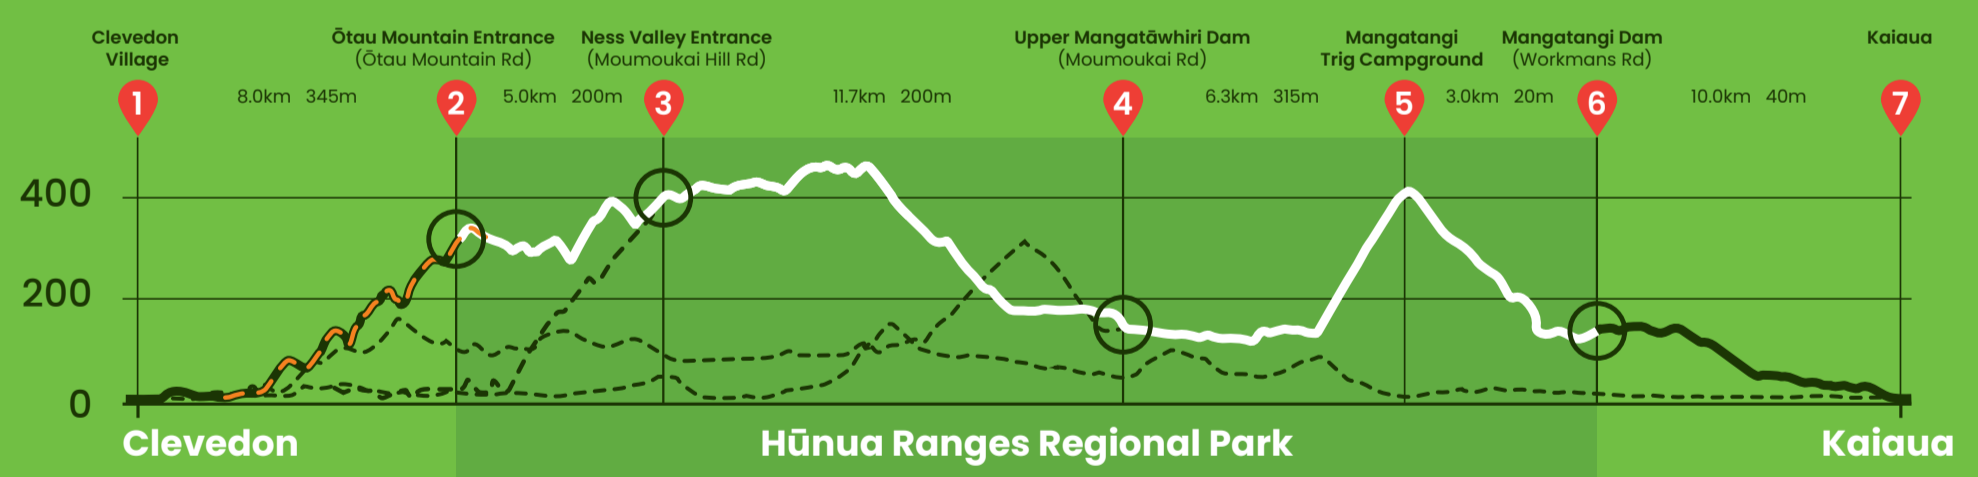

- ### Map key
- Public road
 - Gated entry points
 - Shared service road - gravel
 - Service roads closed to public
 - Weekend-only access
 - Alternate access
 - No cell phone coverage
 - Regional Park
 - Watercare Hūnua Regeneration Project
 - Emergency phone
 - Bike hygiene station
 - Dam wall
 - Parking
 - Toilets
 - Food and Drink
 - Picnic tables
 - Campground
 - Lookout
 - Trail closure

Distance and Elevation Gain guide

Clevedon to Kaiaua - Total distance 44.5km Elevation gain 1,120m

Kaiaua to Clevedon - Total distance 44.5km Elevation gain 1,165m