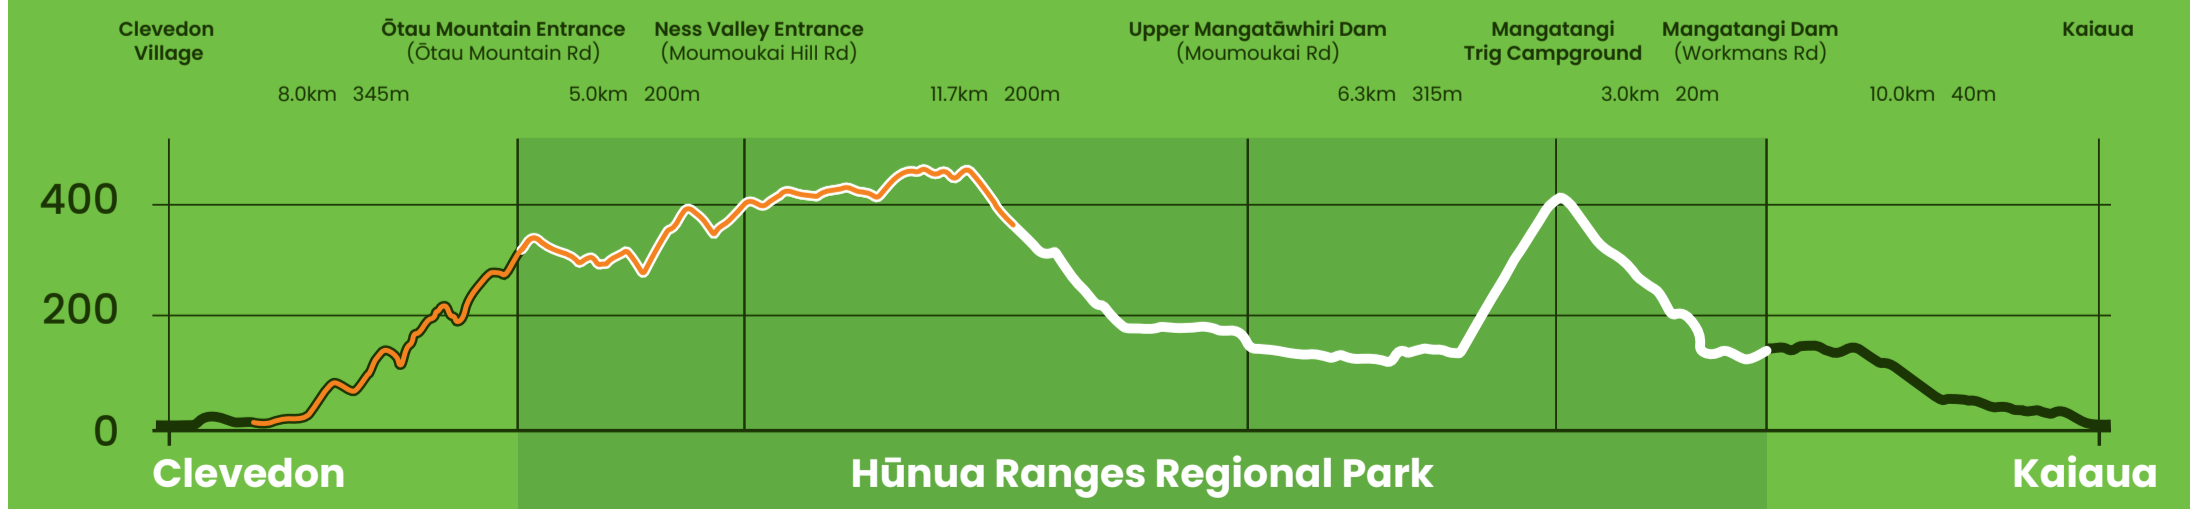

Clevedon to Kaiaua - Total distance 44.5km Elevation gain 1,120m

Check out our Instagram or Facebook and visit our website for more information and updates.